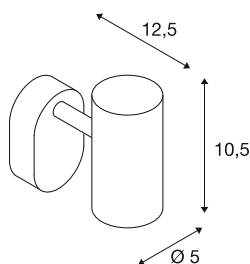

TECHNICAL DATA

Item no.	1008712
Number of different light outlets	1
IP Code	IP20
Assembly	Surface
Dimmable	Yes
Dimming technology	trailing edge
Primary nominal voltage	220-240V ~50/60 Hz
Secondary power / voltage	150
Safety class	I
Wattage	6 W
Minimum ambient temperature	-20 °C
Maximum ambient temperature	40 °C
Number of luminaires at LS B16A	224
Number of luminaires at LS C16A	266
Level of inrush current	5 A
Duration of inrush current	100 µs
Lumen	750 lm
Colour temperature	3000 Kelvin
Color	black
CRI	90
Service life	50000 h
Risk Group	1

Length	9 cm
Width	10.5 cm
Height	12.7 cm
Net weight	0.31 kg
Gross weight	0.42 kg

Accessories

1008484	NOBLO® , decorative ring, gold
1008487	NOBLO® , decorative ring, bronze
1008486	NOBLO® , decorative ring, copper
1008483	NOBLO® , decorative ring, white
1008482	NOBLO® , decorative ring, black
1008485	NOBLO® , decorative ring, grey