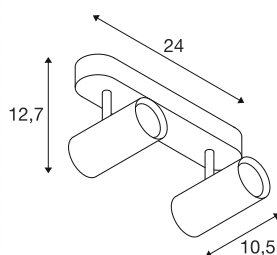

## TECHNICAL DATA

Item no.	1008713
Number of different light outlets	2
IP Code	IP20
Assembly	Surface
Dimmable	Yes
Dimming technology	Leading edge, trailing edge
Primary nominal voltage	220-240V ~50/60 Hz
Secondary power / voltage	300
Safety class	I
Wattage	12 W
Minimum ambient temperature	-20 °C
Maximum ambient temperature	40 °C
Number of luminaires at LS B16A	224
Number of luminaires at LS C16A	448
Level of inrush current	5 A
Duration of inrush current	100 µs
Lumen	1460 lm
Colour temperature	3000 Kelvin
Color	black
CRI	90
Service life	50000 h
Risk Group	1

Length	24 cm
Width	10.5 cm
Height	12.7 cm
Net weight	0.55 kg
Gross weight	0.8 kg