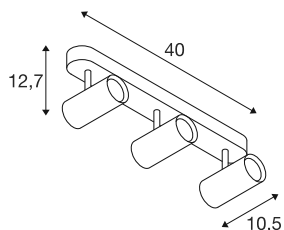

NOBLO®

wall and ceiling-mounted light, triple, round, 3000K, 19W, PHASE, 32°, black

Discover the technical upgrade of the NOBLO® spotlights, which impress with their slimline design. The rotating and swivelling spotlights are ideal for both wall and ceiling mounting. With two timeless housing colours and one, two or three light outlets, they can be used flexibly. The NOBLO® spotlights are available with 2700K, 3000K or as a dim-to-warm version for customised lighting design. Additional visual accents can be created with the separately available decorative rings.

TECHNICAL DATA

Item no.	1008714
Number of different light outlets	3
IP Code	IP20
Assembly	Surface
Dimmable	Yes
Dimming technology	Leading edge, trailing edge
Primary nominal voltage	220-240V ~50/60 Hz
Secondary power / voltage	500
Safety class	I
Wattage	19 W
Minimum ambient temperature	-20 °C
Maximum ambient temperature	40 °C
Number of luminaires at LS B16A	107
Number of luminaires at LS C16A	107
Level of inrush current	5 A
Duration of inrush current	100 µs
Lumen	2360 lm
Colour temperature	3000 Kelvin
Color	black
CRI	90
Service life	50000 h
Risk Group	1

Length	40 cm
Width	10.5 cm
Height	12.7 cm
Net weight	0.81 kg
Gross weight	1.1 kg

Accessories

1008484	NOBLO® , decorative ring, gold
1008487	NOBLO® , decorative ring, bronze
1008486	NOBLO® , decorative ring, copper
1008483	NOBLO® , decorative ring, white
1008482	NOBLO® , decorative ring, black
1008485	NOBLO® , decorative ring, grey