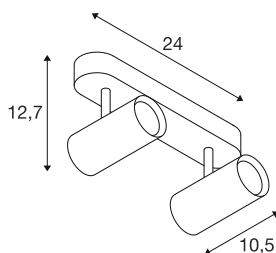

NOBLO®

wall and ceiling-mounted light, double, round, 2700K, 12W, PHASE, 32°, white

Discover the technical upgrade of the NOBLO® spotlights, which impress with their slimline design. The rotating and swivelling spotlights are ideal for both wall and ceiling mounting. With two timeless housing colours and one, two or three light outlets, they can be used flexibly. The NOBLO® spotlights are available with 2700K, 3000K or as a dim-to-warm version for customised lighting design. Additional visual accents can be created with the separately available decorative rings.

TECHNICAL DATA

Item no.	1008716
Number of different light outlets	2
IP Code	IP20
Assembly	Surface
Dimmable	Yes
Dimming technology	Leading edge, trailing edge
Primary nominal voltage	220-240V ~50/60 Hz
Secondary power / voltage	300
Safety class	I
Wattage	12 W
Minimum ambient temperature	-20 °C
Maximum ambient temperature	40 °C
Number of luminaires at LS B16A	224
Number of luminaires at LS C16A	448
Level of inrush current	5 A
Duration of inrush current	100 µs
Lumen	1450 lm
Colour temperature	2700 Kelvin
Color	white
CRI	90
Service life	50000 h
Risk Group	1

Length	24 cm
Width	10.5 cm
Height	12.7 cm
Net weight	0.55 kg
Gross weight	0.8 kg

Accessories

1008484	NOBLO® , decorative ring, gold
1008487	NOBLO® , decorative ring, bronze
1008486	NOBLO® , decorative ring, copper
1008483	NOBLO® , decorative ring, white
1008482	NOBLO® , decorative ring, black
1008485	NOBLO® , decorative ring, grey