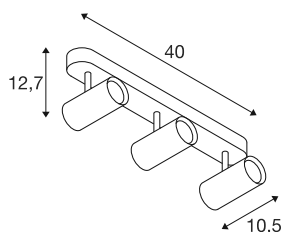

NOBLO®

wall and ceiling-mounted light, triple, round, 2700K, 19W, PHASE, 32°, white

Discover the technical upgrade of the NOBLO® spotlights, which impress with their slimline design. The rotating and swivelling spotlights are ideal for both wall and ceiling mounting. With two timeless housing colours and one, two or three light outlets, they can be used flexibly. The NOBLO® spotlights are available with 2700K, 3000K or as a dim-to-warm version for customised lighting design. Additional visual accents can be created with the separately available decorative rings.

TECHNICAL DATA

Item no.	1008717
Number of different light outlets	3
IP Code	IP20
Assembly	Surface
Dimmable	Yes
Dimming technology	Leading edge, trailing edge
Primary nominal voltage	220-240V ~50/60 Hz
Secondary power / voltage	500
Safety class	I
Wattage	19 W
Minimum ambient temperature	-20 °C
Maximum ambient temperature	40 °C
Number of luminaires at LS B16A	107
Number of luminaires at LS C16A	107
Level of inrush current	5 A
Duration of inrush current	100 µs
Lumen	2350 lm
Colour temperature	2700 Kelvin
Color	white
CRI	90
Service life	50000 h
Risk Group	1

Length	40 cm
Width	10.5 cm
Height	12.7 cm
Net weight	0.81 kg
Gross weight	1.1 kg

Accessories

1008484	NOBLO® , decorative ring, gold
1008487	NOBLO® , decorative ring, bronze
1008486	NOBLO® , decorative ring, copper
1008483	NOBLO® , decorative ring, white
1008482	NOBLO® , decorative ring, black
1008485	NOBLO® , decorative ring, grey