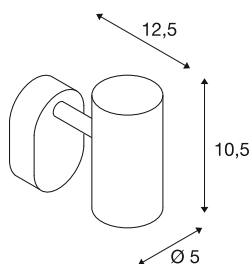

## TECHNICAL DATA

Item no.	1008718
Number of different light outlets	1
IP Code	IP20
Assembly	Surface
Dimmable	Yes
Dimming technology	trailing edge
Primary nominal voltage	220-240V ~50/60 Hz
Secondary power / voltage	150
Safety class	I
Wattage	6 W
Minimum ambient temperature	-20 °C
Maximum ambient temperature	40 °C
Number of luminaires at LS B16A	224
Number of luminaires at LS C16A	266
Level of inrush current	5 A
Duration of inrush current	100 µs
Lumen	740 lm
Colour temperature	2700 Kelvin
Color	black
CRI	90
Service life	50000 h
Risk Group	1

Length	9 cm
Width	10.5 cm
Height	12.7 cm
Net weight	0.31 kg
Gross weight	0.42 kg