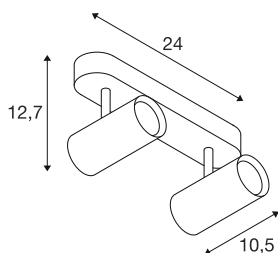

NOBLO®

wall and ceiling-mounted light, double, round, 2700K, 12W, PHASE, 32°, black

Discover the technical upgrade of the NOBLO® spotlights, which impress with their slimline design. The rotating and swivelling spotlights are ideal for both wall and ceiling mounting. With two timeless housing colours and one, two or three light outlets, they can be used flexibly. The NOBLO® spotlights are available with 2700K, 3000K or as a dim-to-warm version for customised lighting design. Additional visual accents can be created with the separately available decorative rings.

TECHNICAL DATA

Item no.	1008719
Number of different light outlets	2
IP Code	IP20
Assembly	Surface
Dimmable	Yes
Dimming technology	Leading edge, trailing edge
Primary nominal voltage	220-240V ~50/60 Hz
Secondary power / voltage	300
Safety class	I
Wattage	12 W
Minimum ambient temperature	-20 °C
Maximum ambient temperature	40 °C
Number of luminaires at LS B16A	224
Number of luminaires at LS C16A	448
Level of inrush current	5 A
Duration of inrush current	100 µs
Lumen	1450 lm
Colour temperature	2700 Kelvin
Color	black
CRI	90
Service life	50000 h
Risk Group	1

Length	24 cm
Width	10.5 cm
Height	12.7 cm
Net weight	0.55 kg
Gross weight	0.8 kg

Accessories

1008484	NOBLO® , decorative ring, gold
1008487	NOBLO® , decorative ring, bronze
1008486	NOBLO® , decorative ring, copper
1008483	NOBLO® , decorative ring, white
1008482	NOBLO® , decorative ring, black
1008485	NOBLO® , decorative ring, grey