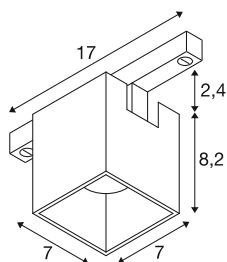

FIXT-IT!

48V, DALI, Square, Surface mounted track, Spot, 3000K, 6.6 W, 36°, Bronze/Black

Discover maximum variety and modern design with the new FIXT-IT! 48V spotlights for the SLV 48V track system. These decorative, direct spotlights set new standards in interior lighting and offer countless design options. The FIXT-IT! series is compatible with the deep and standard 48V mounting tracks from SLV. Thanks to $UGR < 11$, the FIXT-IT! spotlights create a fascinating lighting effect with an almost invisible light source - ideal for sophisticated design concepts. The versions with 2,700 K or 3,000 K bring warm light and impressive energy efficiency into any room. With the Dim-to-Warm variants (2,000 K-3,000 K), the FIXT-IT! spots offer even more possibilities, for cosy lighting moods. The spotlights also offer a sustainable lighting solution with a service life of 50,000 hours. The FIXT-IT! Spotlights are not only technically impressive, but also visually: the compact design ensures an elegant overall appearance. They are available in the timeless colour combinations black/black, white/black, gold/black, and bronze/black. Furthermore, the different designs - round or square - and the interchangeable coloured decorative inserts offer further customisation options. Experience the perfect combination of high-quality lighting and creative freedom - FIXT-IT! opens up new horizons in lighting design.

TECHNICAL DATA

Item no.	1008988
Number of different light outlets	1
IP Code	IP20
Assembly details	Ceiling
Dimmable	Yes
Dimming technology	DALI 2
Primary nominal voltage	48DC
Secondary power / voltage	175 mA
Safety class	III
Wattage	6.6 W
Minimum ambient temperature	-20 °C
Maximum ambient temperature	40 °C
Lumen	865 lm
Colour temperature	3000 Kelvin
Beam angle	36 °
CRI	90
UGR ≤	19
Service life	50000 h
Risk Group	1
Length	7 cm
Width	7 cm
Height	8.2 cm